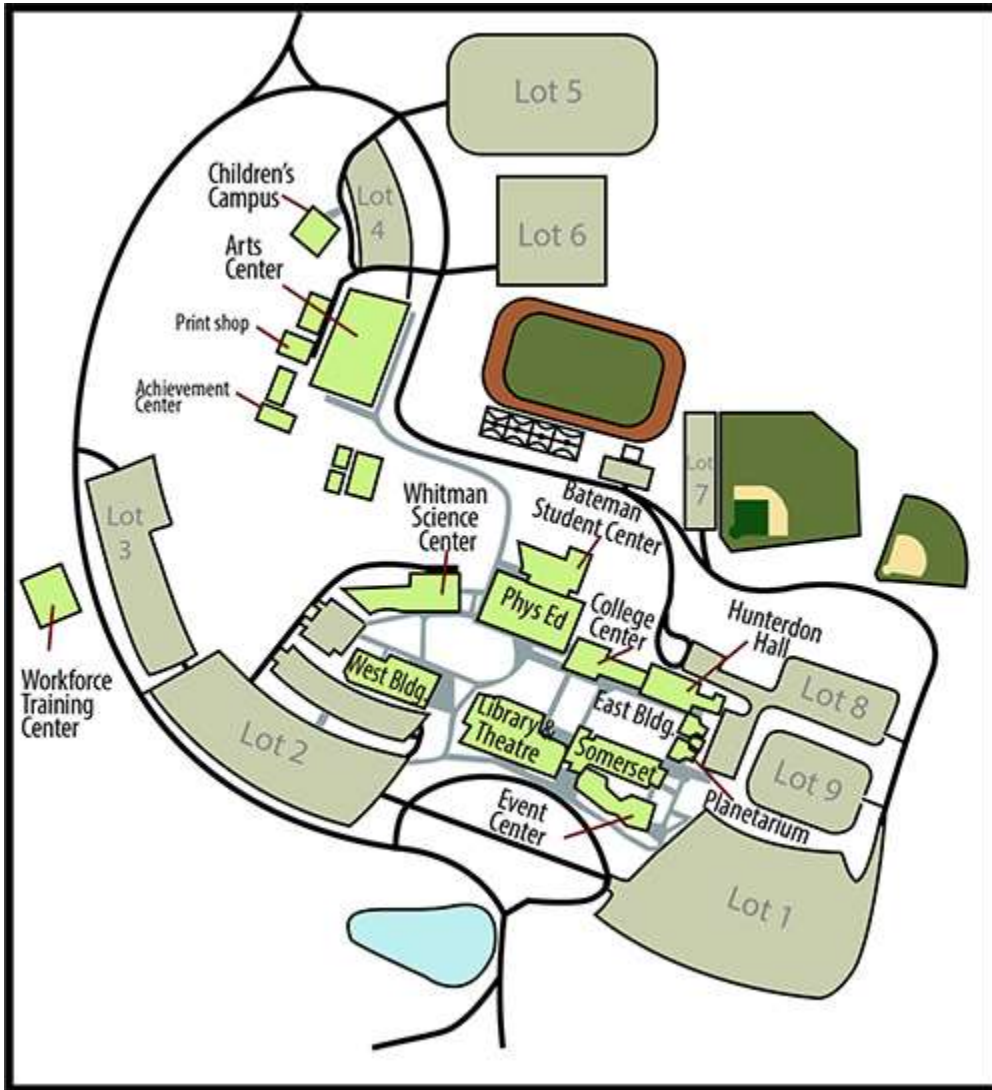

Raritan Valley Community College Map:

PT Assessment Details:

Location:

Raritan Valley Community College
118 Lamington Road
Branchburg, NJ

Important Reminders:

- Please **arrive early** to allow time for registration, waiver completion, and a proper warm-up.
- **Parking** is available in **Lots 4, 5, or 6**, located near the track.
- **Secure all valuables** in your vehicle; do not bring them to the testing area.
- **Bring adequate hydration** (e.g., water or sports drinks).
- **Wear appropriate athletic clothing and footwear** suitable for physical activity.
- **No guests** are permitted near the testing areas.
- Please note: **Failure to meet the standards in any phase of the PT test will result in disqualification from further consideration in the selection process.**